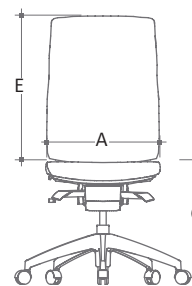

LOUNGE AND

WAITING ROOM

Drumback

TECHNICAL SPECIFICATIONS

- One model offering 2 outside backrest colors (black, white)
- Seat and backrest upholstered with an opaque mesh available in 9 colors (black, anthracite, grey, bronze, blue, orange, sand, red and green)
- Seat made of polypropylene and high resilience polyurethane moulded foam
- Height adjustable backrest with integrated adjustable lumbar support
- Swivel, balance point synchromatic, 4 position tilt limiter, adjustment of seat and backrest height, integrated adjustable lumbar support, seat slider (2 1/2"). Weight activated backrest tilt with micro adjustment for more precision
- Adjustable armrests available in 2 colors matching the outside backrest
- Black nylon resin or polished aluminium star base with casters equipped with a dust protector

DRR3-DW
A : 19"
C : 17" - 22"
E : 20"

DRR3-DN
A : 19"
C : 17" - 22"
E : 20"

Comfort at work

10871, avenue Salk
Montréal-Nord (Québec) H1G 6M7
T 514.324.0916 • 800.982.6889
F 514.324.2335

bouty.com

bouty