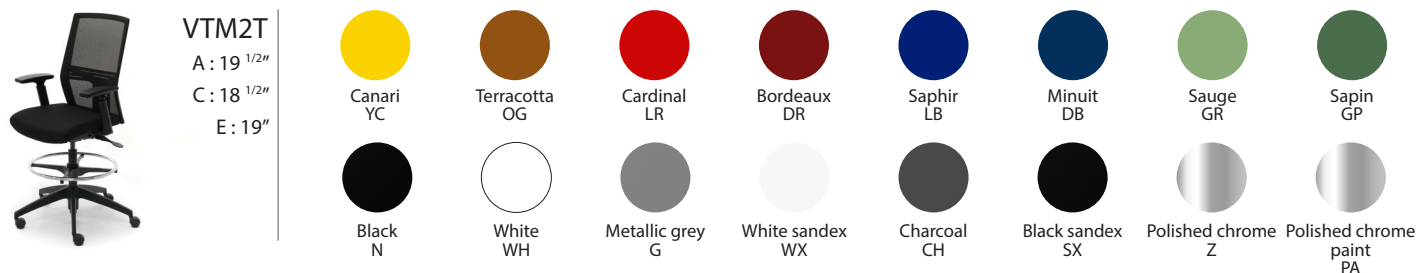

Frame finishes (VTM2T, VTM2P, VT2MR)