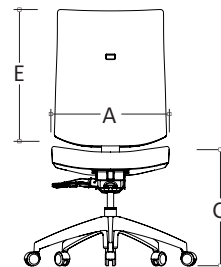

Vittoria

TECHNICAL SPECIFICATIONS

- 10 models with the following configurations :
 - 4 with a star base with 2 seat sizes and 4 backrest sizes
 - 1 with a star base avec mesh backrest (Choice of 9 mesh colors)
 - 2 at counter height with foot ring
 - 2 with a four-leg frame, with or without casters
 - 1 with a sled base
- Seat and backrest made of hardwood plywood (1/2") with cushions made of high resilience polyurethane moulded and slab foam and exchangeable slip covers
- Sled or four-leg frame made of round metal tubing (7/8" Ø, 16 gauge), available in multiple finishes
- Black nylon resin or polished aluminum star base with casters equipped with a dust protector
- Various types of mechanisms with choice of gas lifts offering an extended range of seat height adjustment
- 2 back upright configurations allowing for 2 seat depths
- Many fixed or adjustable armrest models allowing for multiple adjustments
- Frame available in 16 metal finishes (VTM2T, VTM2P, VT2MR)