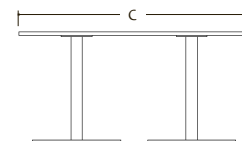

Stylus

TECHNICAL SPECIFICATIONS

- 5 models of rectangular, square and round bases and tabletops
- 3" diameter tube with 20" or 23" diameter / side double thickness base, available in 16 colors
- 1" thermally fused laminate (TFL) tabletops with PVC edge, available in 11 colors
- 8 optional connectivity modules with the following configurations :
 - 4 types offering a variety of formats, connections and installations
 - 2 color choices, black or white

MEASURES

SQUARE AND ROUND SURFACES

A	15				19				26				29				36				42			
B	20	24	30	36	20	24	30	36	20	24	30	36	20	24	30	36	20	24	30	36	20	24	30	36

RECTANGULAR SURFACES

A	29												36						42					
B	24	30	30	30	30	30	36	36	36	36	36	36	24	30	30	30	30	30	24	30	30	30	30	30
C	48	48	60	72	84	96	48	60	72	84	96	48	48	60	72	84	96	48	48	60	72	84	96	

CONNECTIVITY

Model				
Configuration	110V - 110V - USB A - USB C	110V - USB A - USB C	110V - 110V - 110V - USB A - USB A	USB A - USB C
Colors and codes	Black CS211N	Black CR111N	Black CR311N	Black CU211N
	White CS211W	White CR111W	White CR311W	White CU211W
Installation	72" power supply cord installed in the middle of the table	72" power supply cord installed in the middle of the table	72" power supply cord installed in the middle of the table	72" power supply cord installed on one side under the top
	Rectangular surfaces only			All surfaces