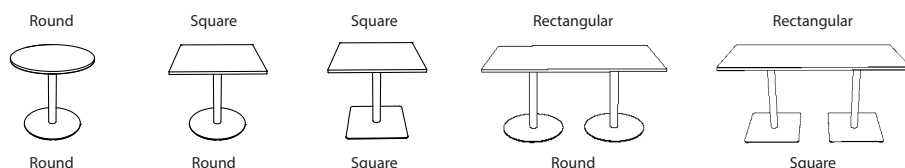

Stylus

TECHNICAL SPECIFICATIONS

- 5 models of rectangular, square and round bases and tabletops
- 3" diameter tube with 20" or 23" diameter / side double thickness base, available in 16 colors
- 1" thermally fused laminate (TFL) tabletops with PVC edge, available in 11 colors
- 8 optional connectivity modules with the following configurations :
 - 4 types offering a variety of formats, connections and installations
 - 2 color choices, black or white